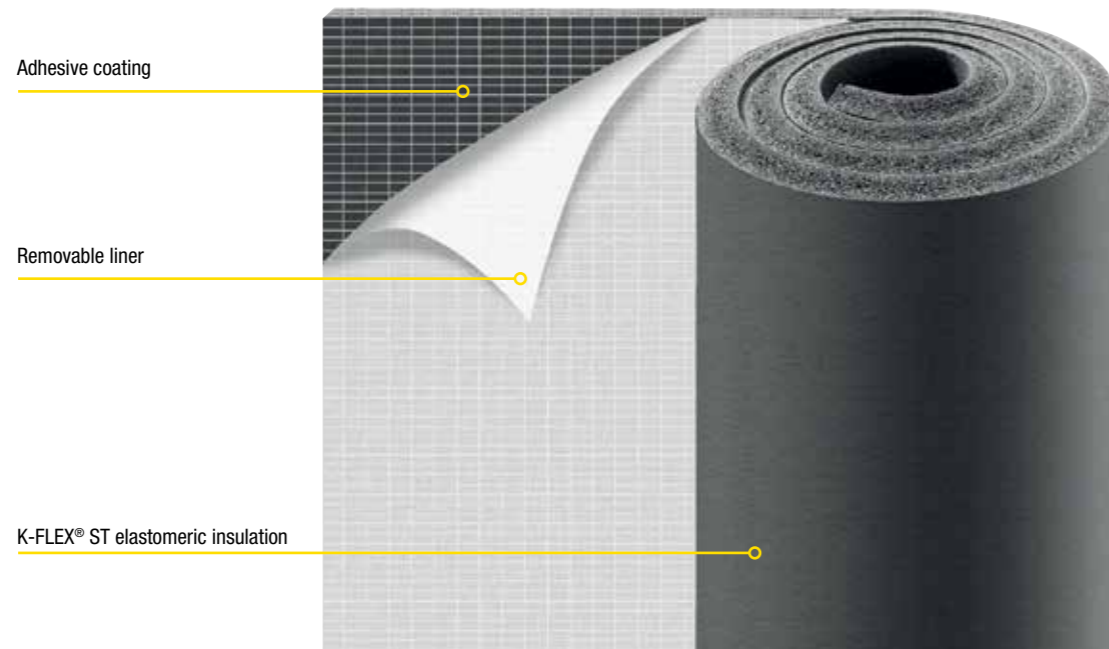

TECHNICAL DATA

K-FLEX® ST DUCT ▶ TECHNICAL DATA		
Property ▼	Value ▼	Test method ▼
Temperature range	From -40 °C to +85 °C	EN 14706 EN 14707
Thermal conductivity λ W/(m•K)	Thicknesses $\leq$ 25mm -20 °C = 0,031 0 °C = 0,033 +20 °C = 0,035 +40 °C = 0,037	EN 13787 EN 12667
	Thicknesses $>$ 25mm -20 °C = 0,034 0 °C = 0,036 +20 °C = 0,038 +40 °C = 0,040	
Corrosion prevention	pH neutral (7$\pm$0,5)	EN 13468
Permeability μ	$\geq$ 7000	EN 12086
Fire rating	Euroclass B-s3, d0	EN 13501-1
Ecological data	Without CFCs and HCFCs	

K-FLEX® reserves the right to change data and technical requirements without notice.

PRODUCT FEATURES